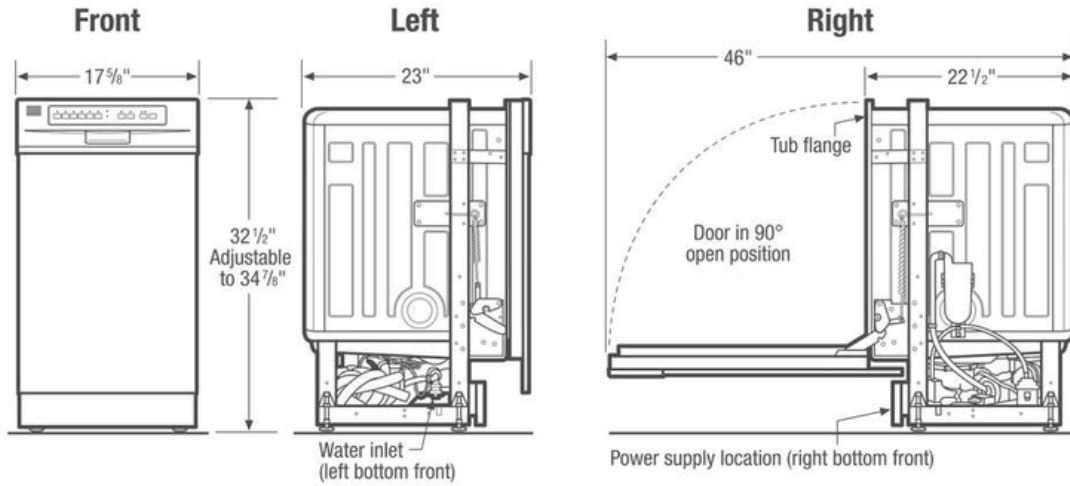

Installation

Connection Location	Right Bottom
Number of Leveling Legs	4

Certifications and Approvals

ADA Compliant	Yes
---------------	-----

Safety Certifications and Approvals

Meets ASSE 1006 Requirements	Yes
NSF Certified	Yes

Installation Diagram

*A.D.A. installation, (32 1/2") beneath 34"-high countertop may be accomplished by adjusting toe-kick and leveling legs.