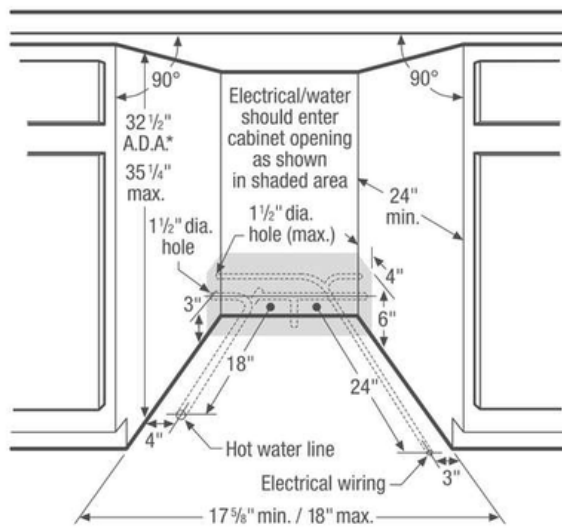

Installation

Connection Location	Right Bottom
Number of Leveling Legs	4

Certifications and Approvals

ADA Compliant	Yes
---------------	-----

Safety Certifications and Approvals

Meets ASSE 1006 Requirements	Yes
NSF Certified	Yes

Installation Diagram

*A.D.A. installation, (32 1/2") beneath 34"-high countertop may be accomplished by adjusting toe-kick and leveling legs.